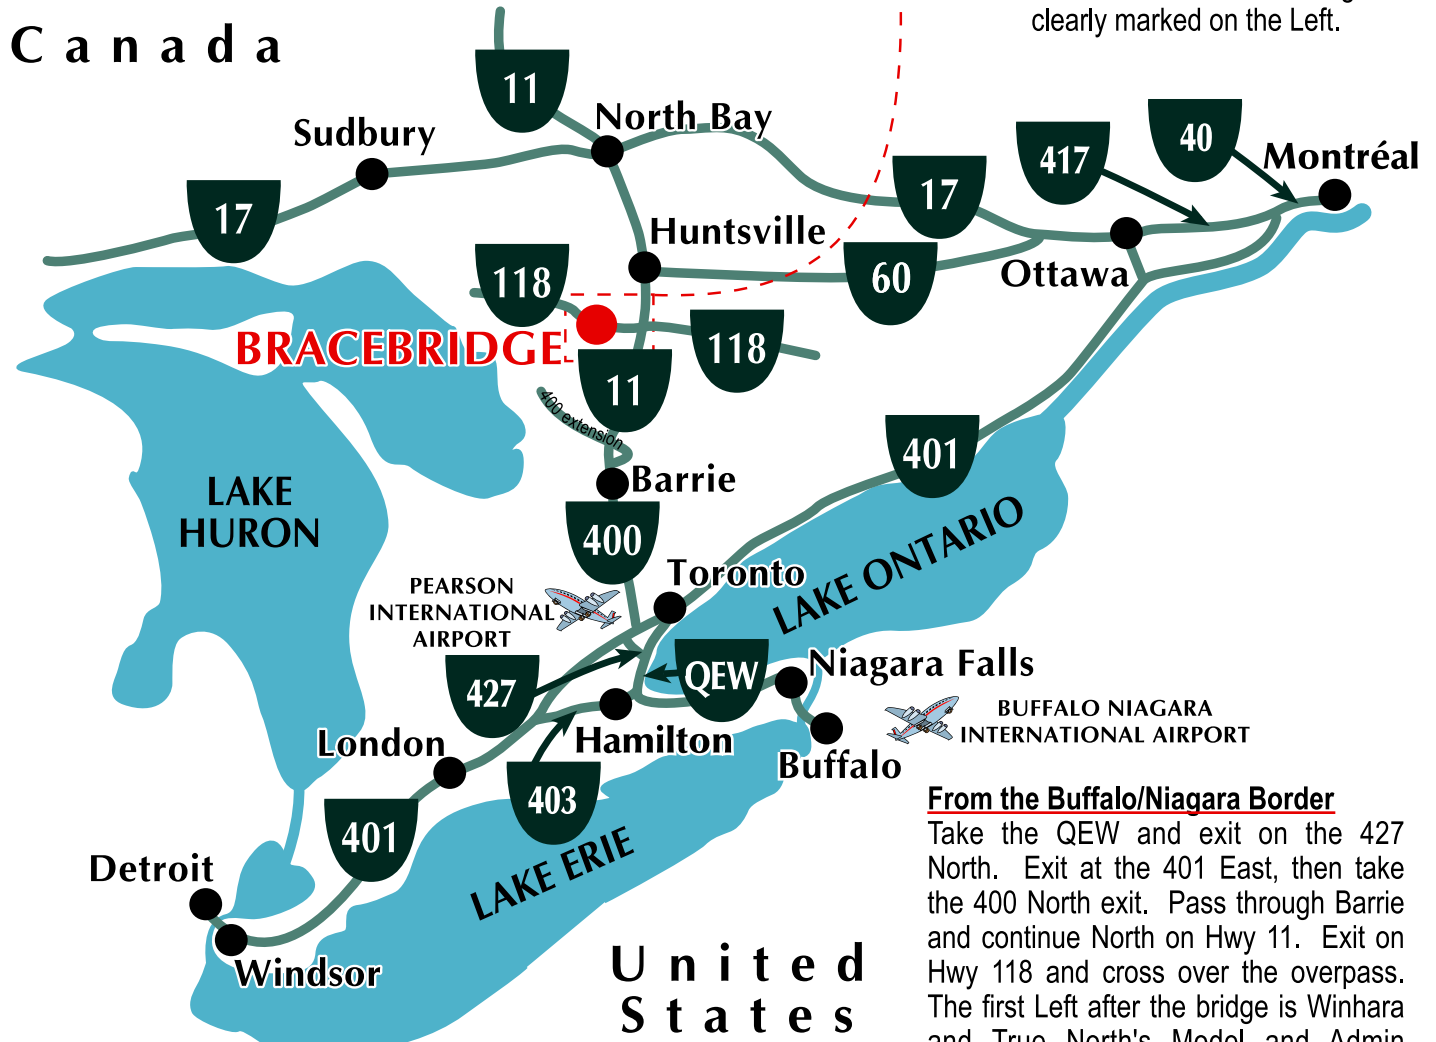

DIRECTIONS TO TRUE NORTH LOG HOMES

From the Montréal Area

Take 40 West which turns into the 417 and then Hwy 17. Take Hwy 60 traveling West then exit on Hwy 11 South. Take the Hwy 118 exit and cross over Hwy 118 to Winhara Road. True North's Model and Admin Buildings are clearly marked on the Left.

From the Buffalo/Niagara Border

Take the QEW and exit on the 427 North. Exit at the 401 East, then take the 400 North exit. Pass through Barrie and continue North on Hwy 11. Exit on Hwy 118 and cross over the overpass. The first Left after the bridge is Winhara and True North's Model and Admin Buildings are clearly marked on the Left.

From the Detroit/Windsor Border

Take the 401 East through London and exit on the 400 North. Pass through Barrie and continue North on Hwy 11. Exit on Hwy 118 and cross over the overpass. The first Left after the bridge is Winhara and True North's Model and Admin Buildings are clearly marked on the Left.