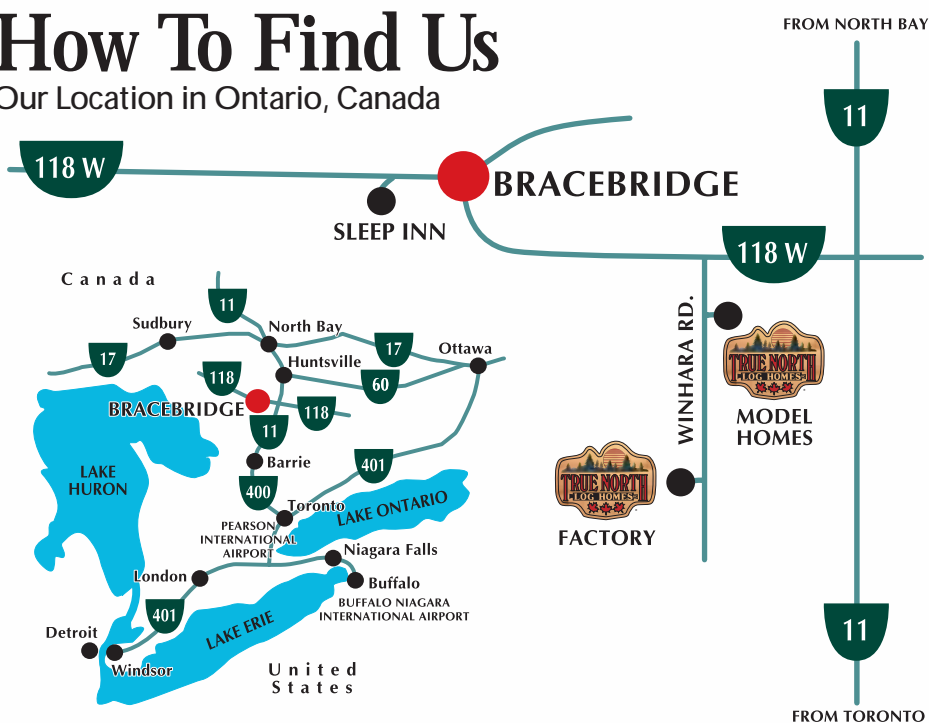

We Believe Our Best Customer Is A Well Informed Customer

SEE & LEARN...

- Learn how we use our **18 CANADIAN AND U.S. PATENTS** to build your dream home
- See the **LARGEST HEAVY WALL COMPUTERIZED MILL** in the world
- Watch a patented **DOVE TAIL** cut in less than **30 SECONDS!**
- See how a **TRUE NORTH LOG HOME PATENTED KEY LOCK** is installed
- Learn how the most **TECHNOLOGICALLY ADVANCED LOG HOME** is produced
- Learn how our **DIGITAL INVENTORY CONTROL SYSTEM** protects our customers from theft on the job site
- See how we create your dream home with **SUPERIOR GRADE WOOD** and **FURNITURE GRADE JOINERY**
- See how we can provide the only **25-YEAR "ZERO" AIR INFILTRATION WARRANTY** in the world
- Examine our **FULL SIZE LOGS**, profiles and corner systems
- See the factory **UV PRIMER COAT** applied, an industry first!
- Learn how we create **THE WORLD'S FIRST MAINTENANCE FREE LOG HOME** without exterior chinking or caulking required*
  *excludes the periodic application of stain & window sealants

SPECIAL OFFER...

Two airfares reimbursed upon the purchase of a True North Log Home Package. Ask us for more information and details.

How To Find Us

Our Location in Ontario, Canada

True North's LogLock Compression System
(exclusive to True North)